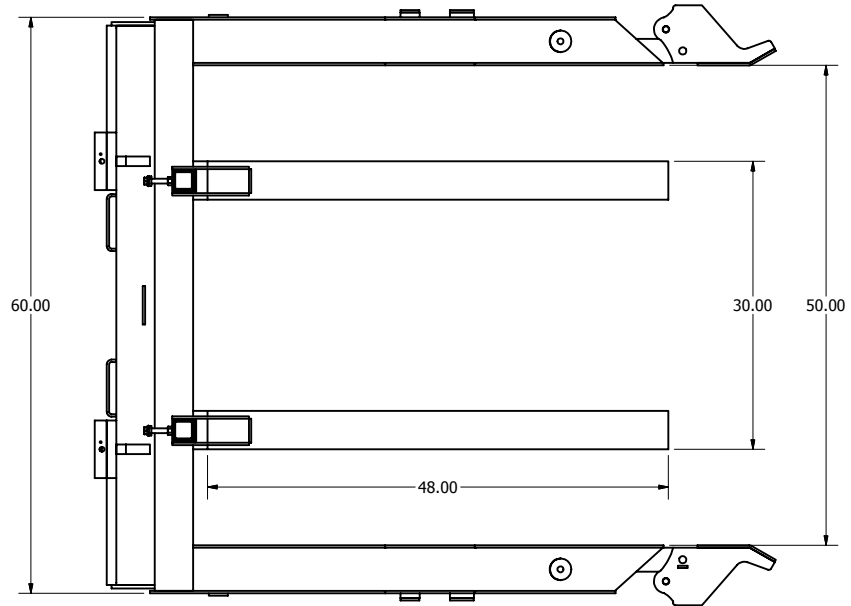

Gillison's Variety Fabrication, Inc.

Manufacturers of quality farm equipment since 1977.

GVF FORWARD BIN DUMPER

The **GVF Bin Dumper** is designed to handle and dump agricultural bins with ease. It's 48" wide and it's heavy duty.

- Heavy duty construction
- Fast, smooth forward dumping action
- Excellent visibility
- 48" wide
- 135° Tilt forward
- Adjustable bin heights
- Clamp and dump all sequenced requiring just one valve function to do everything.
- Works with class I, II, & III carriage mounts
- Options
 - Custom bin dimensions

GVF Forward Bin Dumper Dimensions