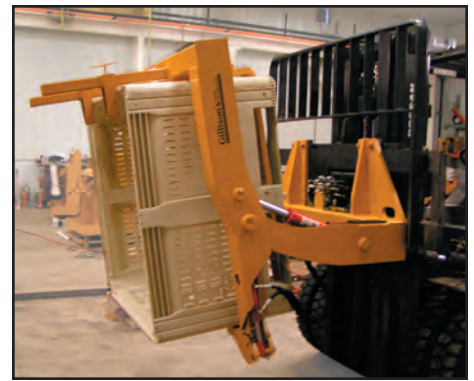

Gillison's Variety Fabrication, Inc.

Manufacturers of quality farm equipment since 1977.

GVF FORWARD BIN DUMPER

The **GVF Bin Dumper** is designed to handle and dump agricultural bins with ease. It's 48" wide and it's heavy duty.

- Heavy duty construction
- Fast, smooth forward dumping action
- Excellent visibility
- 48" wide
- 135° Tilt forward
- Adjustable bin heights
- Clamp and dump all sequenced requiring just one valve function to do everything.
- Works with class I, II, & III carriage mounts
- Options
 - Custom bin dimensions

GVF Forward Bin Dumper Dimensions