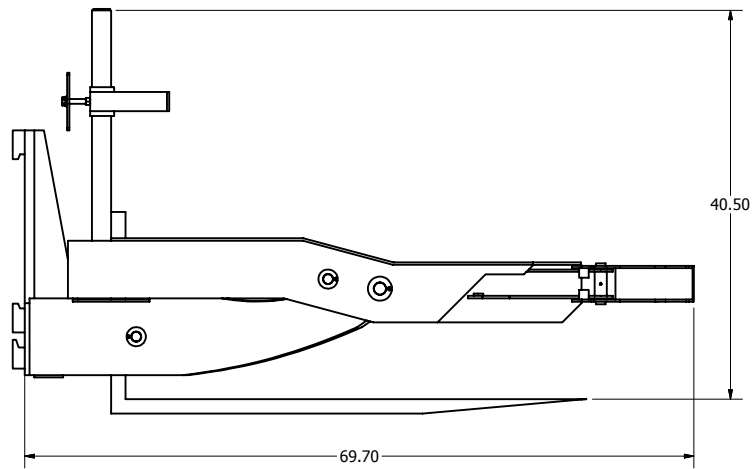

Gillison's Variety Fabrication, Inc.

Manufacturers of quality farm equipment since 1977.

GVF FORWARD BIN DUMPER

The **GVF Bin Dumper** is designed to handle and dump agricultural bins with ease. It's 48" wide and it's heavy duty.

- Heavy duty construction
- Fast, smooth forward dumping action
- Excellent visibility
- 48" wide
- 135° Tilt forward
- Adjustable bin heights
- Clamp and dump all sequenced requiring just one valve function to do everything.
- Works with class I, II, & III carriage mounts
- Options
 - Custom bin dimensions

GVF Forward Bin Dumper Dimensions