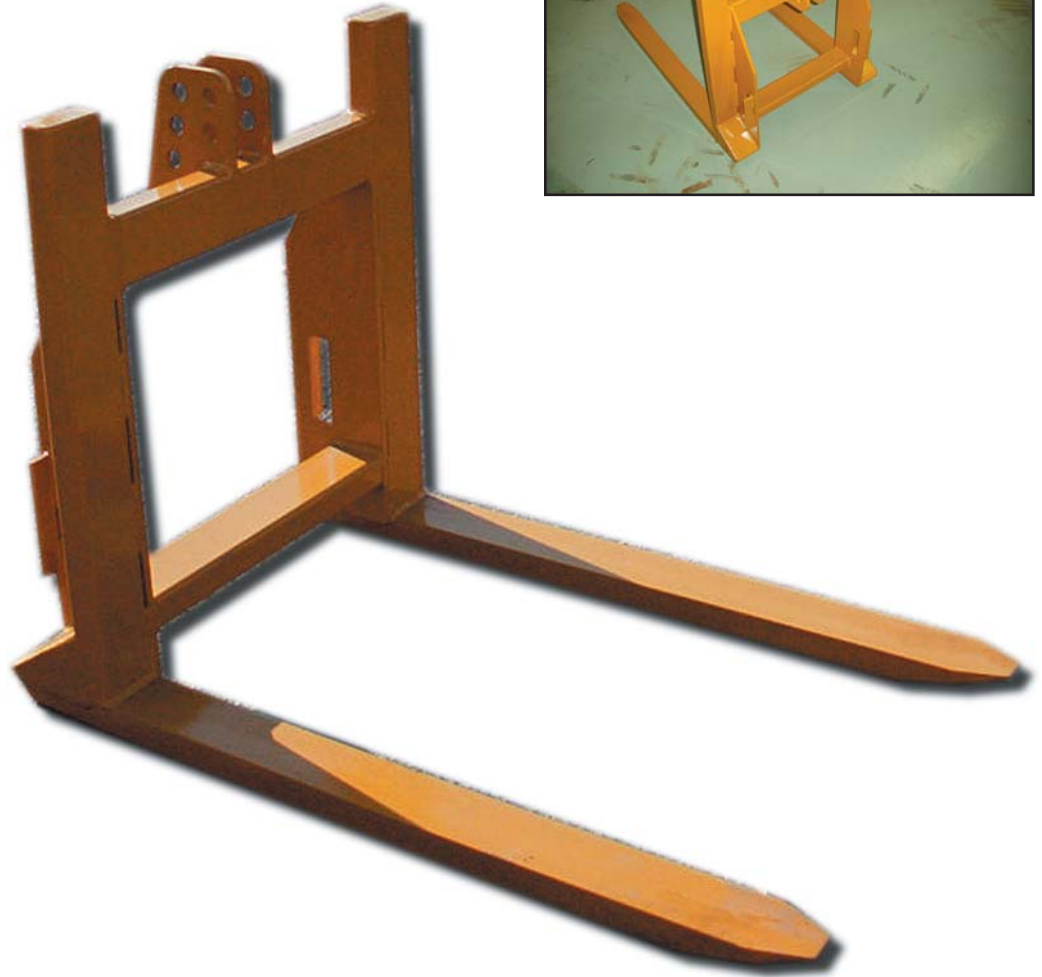

Gillison's Variety
Fabrication, Inc.