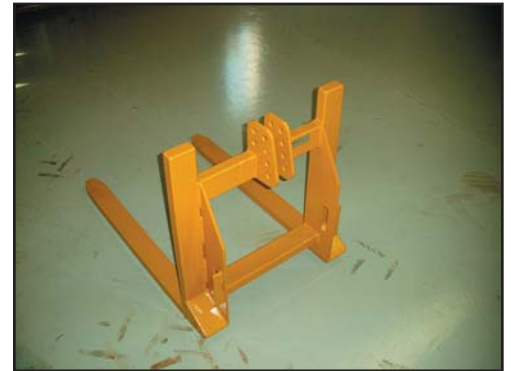

Gillison's Variety
Fabrication, Inc.